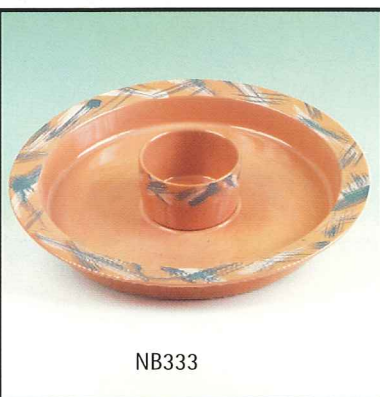

# The *Naturals*

Handpainted  
Natural Terra Cotta  
Dinnerware &  
Accessories  
Finished with  
Durable Clear  
Glaze

## *Brushstrokes*

Highlights of  
Teal & Ivory

NB305  
NB306 NB304  
NB301-4 Pc. Place Setting

NB333

NB327-3 Pc. Set

NB332

NB355

NB331

NB360

4 NB325 NB309

NB363 NB364

NB352 NB353 NB354  
NB351-3 Pc. Set

NB326